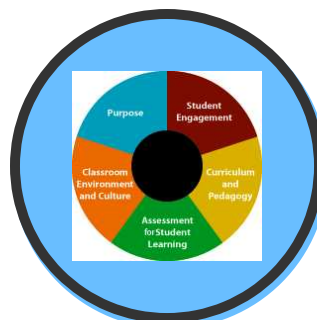

Developing Shared Vision for Teaching & Learning